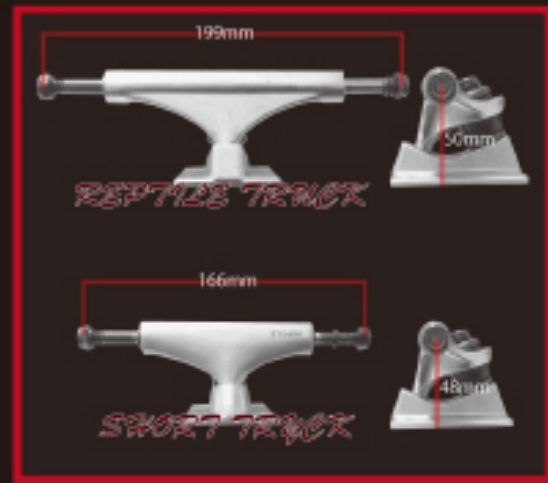

REPTILE TRUCK

Silver (SBREPTK01)

Silver Hanger, Black Base (REPTK0009)

Silver Hanger, Red Base (REPTK0062)

Black Hanger, Gold Base (REPTK0953)

SHORT TRUCK

M.Black (REPTKNW09)

Silver Hanger, Blue Base (REPTK0027)

M.Black (REPTKM09)

Silver (REPTKNW)

上代 1個 ¥2,300(税抜)

2016 REPTILE